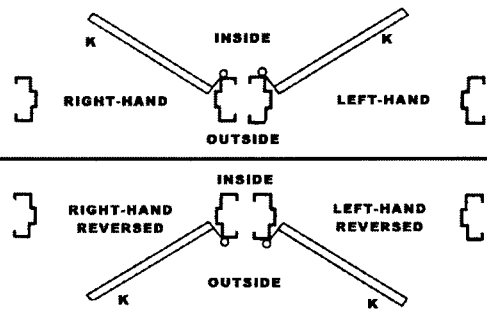

NEGWER DOOR SYSTEMS

Locations: St. Louis, Missouri • Columbia, Missouri • Chatham, Illinois
 1.800.456.6540 • www.negwer.com

Existing Door / Frame Worksheet

Frame or Door (Circle One)

Door opening width (measure at top, center & bottom)

MEASUREMENTS			
W			
H			
P			
T			
M1			
M2			
B			
S			
N			

COMMENTS / NOTES

DOOR SWING (CIRCLE)			
RH	LH	RHR	LHR
RHA	LHA	RHRB	LHRB

HANDING GUIDE - SINGLE DOORS

K = KEYSIDE

HANDING GUIDE - PAIR OF DOORS