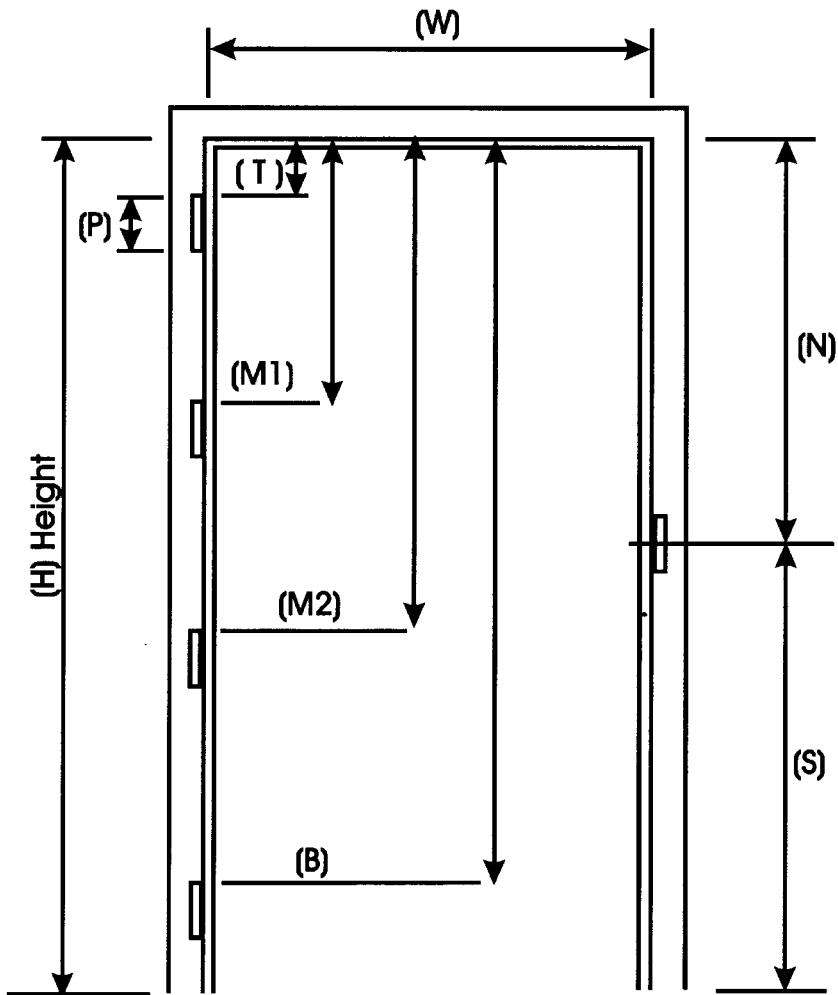

NEGWER DOOR SYSTEMS

Locations: St. Louis, Missouri • Columbia, Missouri • Chatham, Illinois
 1.800.456.6540 • www.negwer.com

Existing Door / Frame Worksheet

Frame or Door (Circle One)

Door opening width (measure at top, center & bottom)

MEASUREMENTS			
W			
H			
P			
T			
M1			
M2			
B			
S			
N			

COMMENTS / NOTES

DOOR SWING (CIRCLE)			
RH	LH	RHR	LHR
RHA	LHA	RHRB	LHRB

HANDING GUIDE - SINGLE DOORS

K = KEYSIDE

HANDING GUIDE - PAIR OF DOORS

K - KEYSIDE